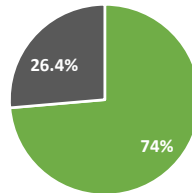

HUNTINGTON ISD EDUCATION FACT SHEET

SCHOOL DISTRICT DEMOGRAPHICS

Total Students in School District	1718
16-17 High School Graduates	146
% African American	3%
% Hispanic	7%
% White	86%
% American Indian	1%
% Asian	0%
% Pacific Islander	0%
% Two or More Race	3%

ECONOMICALLY DISADVANTAGED STUDENTS

HUNTINGTON ISD	STATE AVERAGE
55.0%	60%

STUDENTS COMPLETING COLLEGE APPLICATIONS - HUNTINGTON ISD

Percent of Students Completing at Least 1
College Application - Class of 2020