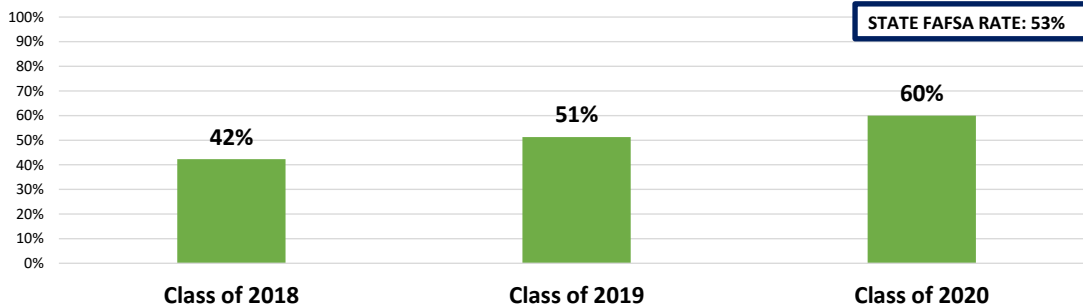

POSTSECONDARY DEGREE ATTAINMENT - ANGELINA COUNTY

Educational Attainment for Individuals Ages 25 to 30

*Based on the American Community Survey, the results above represent a period estimate of educational attainment over 5 years.

ECONOMICALLY DISADVANTAGED STUDENTS

HUNTINGTON ISD	STATE AVERAGE
55.0%	60%

STUDENTS COMPLETING COLLEGE APPLICATIONS - HUNTINGTON ISD

Percent of Students Completing at Least 1
College Application - Class of 2020

■ Applied to College ■ No Application Submitted

STUDENTS APPLYING FOR FINANCIAL AID - HUNTINGTON ISD

High School Seniors Completing a FAFSA Application

POSTSECONDARY ENROLLMENT - HUNTINGTON ISD

Postsecondary Enrollment in Fall Semester Immediately Following High School
Graduation - Classes 2016-2018