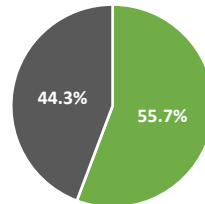

ANGELINA COUNTY EDUCATION FACT SHEET

ANGELINA COUNTY DEMOGRAPHICS

Total Population	87607
% White (Not Hispanic or Latino)	60.7%
% African American/Black	14.8%
% American Indian and Alaska Native	0.7%
% Asian	1.1%
% Native Hawaiian and Other Pacific Islander	0.0%
% Hispanic or Latino (of any race)	21.9%
% Two or more races	1.4%

POVERTY RATE COMPARISON

ANGELINA COUNTY	STATE	NATIONAL
18.3%	15.5%	14.1%

POSTSECONDARY ENROLLMENT - ANGELINA COUNTY

Students Enrollment in Texas Institutions of Higher Education in First Fall Semester Immediately Following High School Graduation

STATE ENROLLMENT RATE: 54.6%

■ STUDENTS ENROLLED IN TEXAS PUBLIC HIGHER EDUCATION ■ NON-VERIFIABLE ENROLLMENTS

*Graph above represents enrollment only at in state postsecondary institutions in the first fall semester immediately after graduation. 'Non-Verifiable Enrollments' represent graduates who have non-standard ID numbers that will not find a match at Texas higher education institution