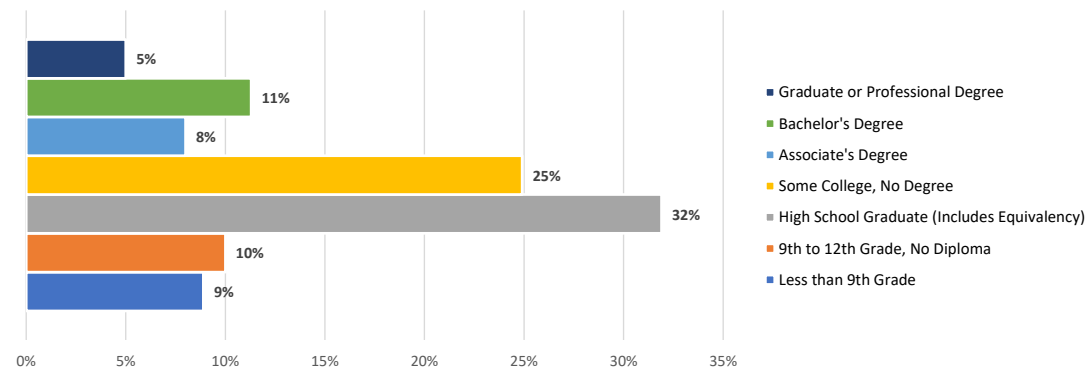

ANGELINA COUNTY EDUCATION FACT SHEET

ANGELINA COUNTY DEMOGRAPHICS

Total Population	87607
% White (Not Hispanic or Latino)	60.7%
% African American/Black	14.8%
% American Indian and Alaska Native	0.7%
% Asian	1.1%
% Native Hawaiian and Other Pacific Islander	0.0%
% Hispanic or Latino (of any race)	21.9%
% Two or more races	1.4%

POVERTY RATE COMPARISON

ANGELINA COUNTY	STATE	NATIONAL
18.3%	15.5%	14.1%

POSTSECONDARY ENROLLMENT - ANGELINA COUNTY

STATE ENROLLMENT RATE: 54.6%

■ STUDENTS ENROLLED IN TEXAS PUBLIC HIGHER EDUCATION ■ NON-VERIFIABLE ENROLLMENTS

*Graph above represents enrollment only at in state postsecondary institutions in the first fall semester immediately after graduation. 'Non-Verifiable Enrollments' represent graduates who have non-standard ID numbers that will not find a match at Texas higher education institution

POSTSECONDARY DEGREE ATTAINMENT - ANGELINA COUNTY

Educational Attainment for Individuals Ages 25 to 30

*Based on the American Community Survey, the results above represent a period estimate of educational attainment over 5 years.

Source: U.S. Census Bureau, 2018; American Community Survey, 2018; Texas Higher Education Coordinating Board (THECB), 2016 -2017